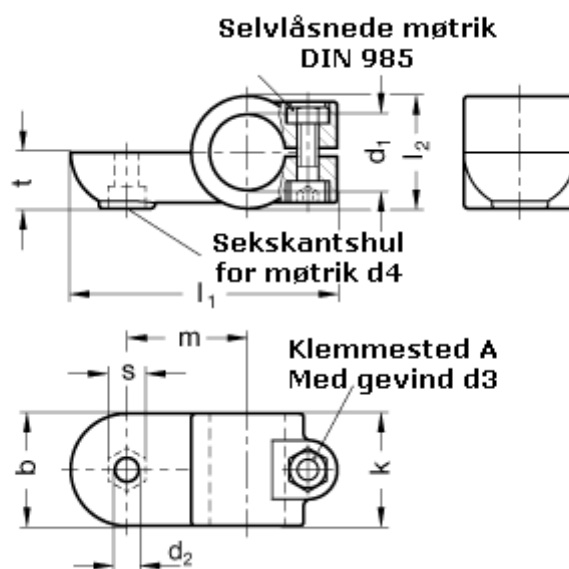

Article number: 20278B25AV2SW

Description: E+G Swivel clamp connector
GN278-B25-AV-2-SW

Measures

$b = 40$	$m = 43$
$d_1 = B25$	$s = 13.0$
$d_2 = 8.5$	$t = 20.0$
$d_3 = M 8$	
$d_4 = M 8$	
$k = 40$	
$l_1 = 95$	
$l_2 = 40$	